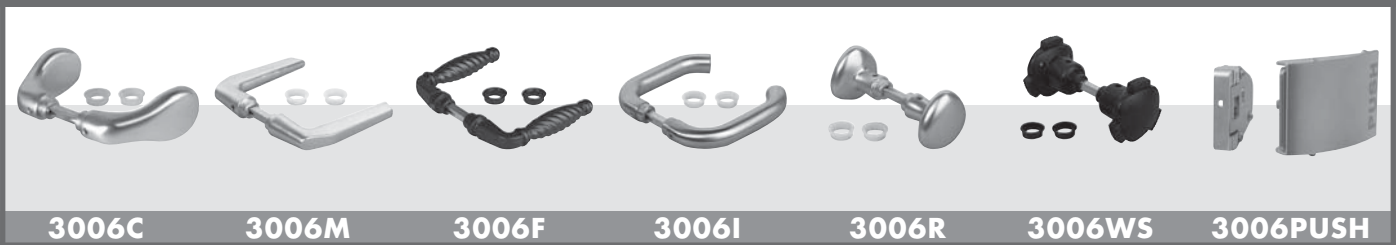

LOCINOX[®]

WWW.LOCINOX.COM

CODE: LAKQ-H2

Tube mount application

Flat mount application

Left / Right

Throw Adjustment 3/4"

Key operated (B) & Throw (A)

Keeper installation drawing

LOCKS - CERRADURAS - SERRURES

KEEPERS - CERRADEROS - GÂCHES

HANDLES - MANILLAS - POIGNÉES

HINGES - BISAGRAS - CHARNIÈRES