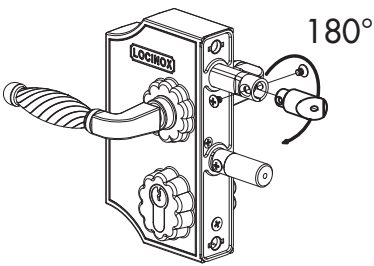

LOCINOX[®]

WWW.LOCINOX.COM

CODE: LAKQ-H2

Tube mount application

Flat mount application

Left / Right

Throw Adjustment 3/4"

Key operated (B) & Throw (A)

Keeper installation drawing

LOCKS - CERRADURAS - SERRURES

KEEPERS - CERRADEROS - GÂCHES

HANDLES - MANILLAS - POIGNÉES

HINGES - BISAGRAS - CHARNIÈRES