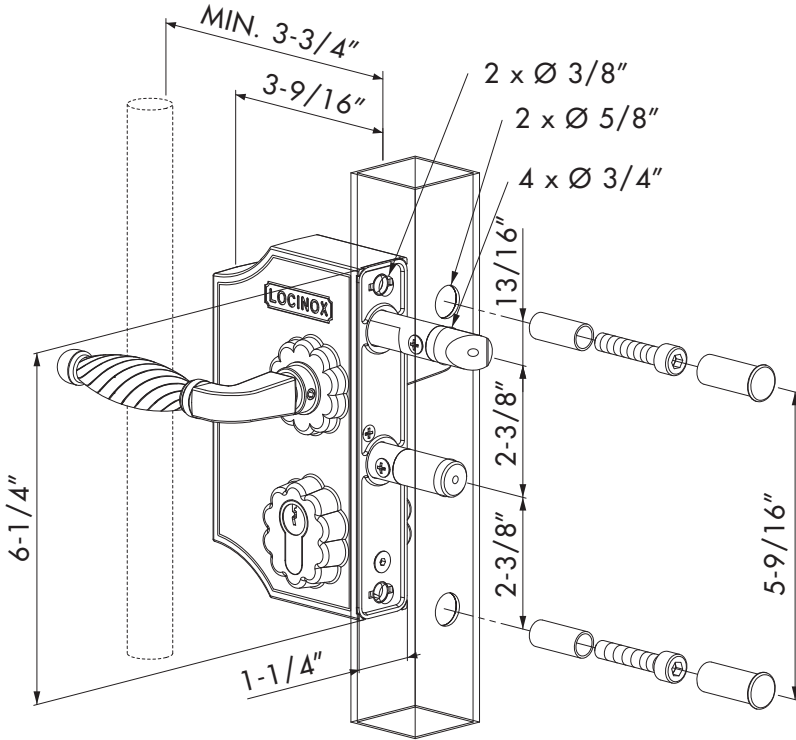

LOCINOX[®]

WWW.LOCINOX.COM

CODE: LAKQ-H2

Tube mount application

Flat mount application

Left / Right

Throw Adjustment 3/4"

Key operated (B) & Throw (A)

Keeper installation drawing

LOCKS - CERRADURAS - SERRURES

KEEPERS - CERRADEROS - GÂCHES

HANDLES - MANILLAS - POIGNÉES

HINGES - BISAGRAS - CHARNIÈRES