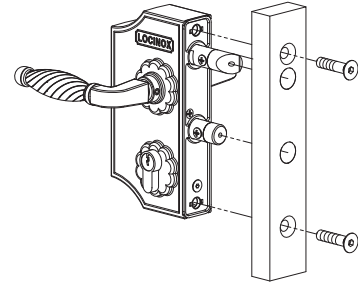

LOCINOX[®]

WWW.LOCINOX.COM

CODE: LAKQ-H2

Tube mount application

Flat mount application

Left / Right

Throw Adjustment 3/4"

Key operated (B) & Throw (A)

Keeper installation drawing

LOCKS - CERRADURAS - SERRURES

KEEPERS - CERRADEROS - GÂCHES

HANDLES - MANILLAS - POIGNÉES

HINGES - BISAGRAS - CHARNIÈRES