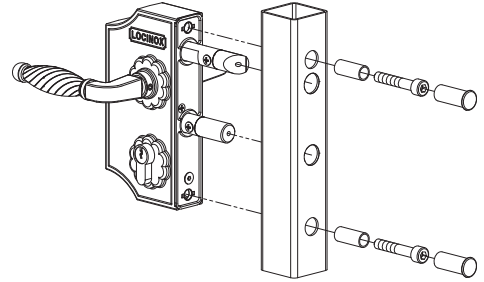

LOCINOX[®]

WWW.LOCINOX.COM

CODE: LAKQ-H2

Tube mount application

Flat mount application

Left / Right

Throw Adjustment 3/4"

Key operated (B) & Throw (A)

Keeper installation drawing

LOCKS - CERRADURAS - SERRURES

KEEPERS - CERRADEROS - GÂCHES

HANDLES - MANILLAS - POIGNÉES

HINGES - BISAGRAS - CHARNIÈRES