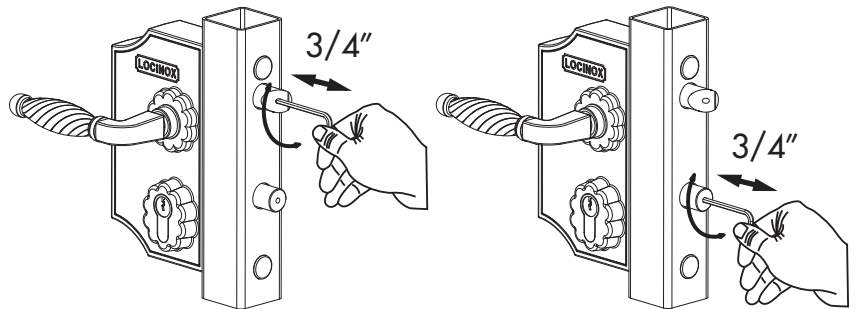

LOCINOX[®]

WWW.LOCINOX.COM

CODE: LAKQ-H2

Tube mount application

Flat mount application

Left / Right

Throw Adjustment 3/4"

Key operated (B) & Throw (A)

Keeper installation drawing

LOCKS - CERRADURAS - SERRURES

KEEPERS - CERRADEROS - GÂCHES

HANDLES - MANILLAS - POIGNÉES

HINGES - BISAGRAS - CHARNIÈRES