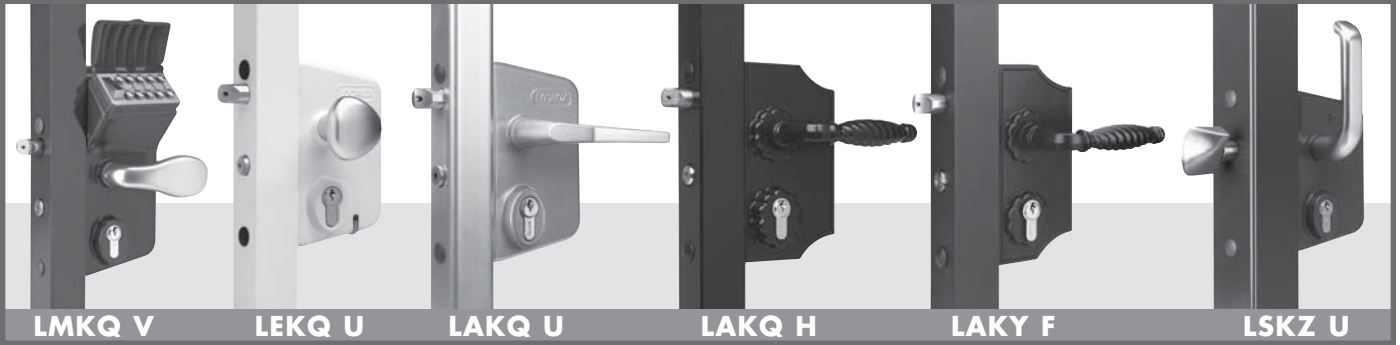

LOCINOX[®]

WWW.LOCINOX.COM

CODE: LAKQ-H2

Tube mount application

Flat mount application

Left / Right

Throw Adjustment 3/4"

Key operated (B) & Throw (A)

Keeper installation drawing

LOCKS - CERRADURAS - SERRURES

KEEPERS - CERRADEROS - GÂCHES

HANDLES - MANILLAS - POIGNÉES

HINGES - BISAGRAS - CHARNIÈRES