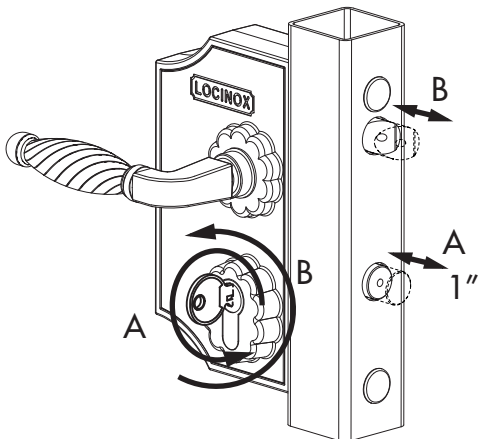

LOCINOX[®]

WWW.LOCINOX.COM

CODE: LAKQ-H2

Tube mount application

Flat mount application

Left / Right

Throw Adjustment 3/4"

Key operated (B) & Throw (A)

Keeper installation drawing

LOCKS - CERRADURAS - SERRURES

KEEPERS - CERRADEROS - GÂCHES

HANDLES - MANILLAS - POIGNÉES

HINGES - BISAGRAS - CHARNIÈRES