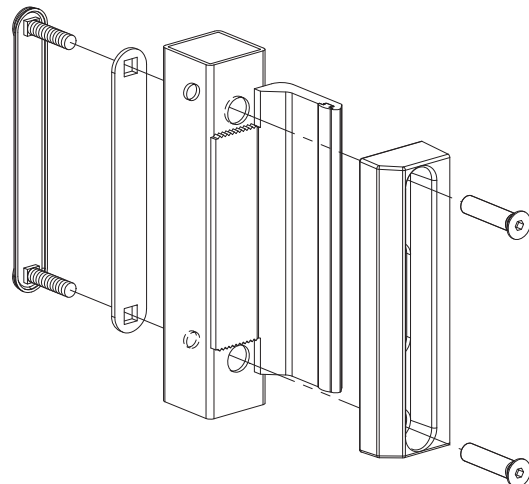

LOCINOX[®]

WWW.LOCINOX.COM

CODE: LAKQ-H2

Tube mount application

Flat mount application

Left / Right

Throw Adjustment 3/4"

Key operated (B) & Throw (A)

Keeper installation drawing

LOCKS - CERRADURAS - SERRURES

KEEPERS - CERRADEROS - GÂCHES

HANDLES - MANILLAS - POIGNÉES

HINGES - BISAGRAS - CHARNIÈRES